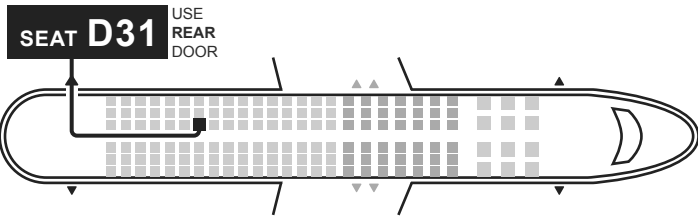

M1HOFFER/GABOR N47KHI BUDLTNW6 2209 291Y004F0133 100 HU #####XX exp. 16/09/2023

MR Gabor Hoffer (ADT)

SMALL CABIN BAG 42x32x25cm 1	LARGE CABIN BAG 56x45x25cm 10kg 0	CHECKED-IN BAGGAGE Max. 32kg 1	PURCHASE MORE
--	---	--	--------------------------

MR Gabor Hoffer (ADT)

Budapest Terminal 2B → **London Luton**
18 October 2015 18:25 → 18 October 2015 19:32

SMALL CABIN BAG 42x32x25cm 1	LARGE CABIN BAG 56x45x25cm 10kg 0	CHECKED-IN BAGGAGE Max. 32kg 1	PURCHASE MORE
--	---	--	--------------------------